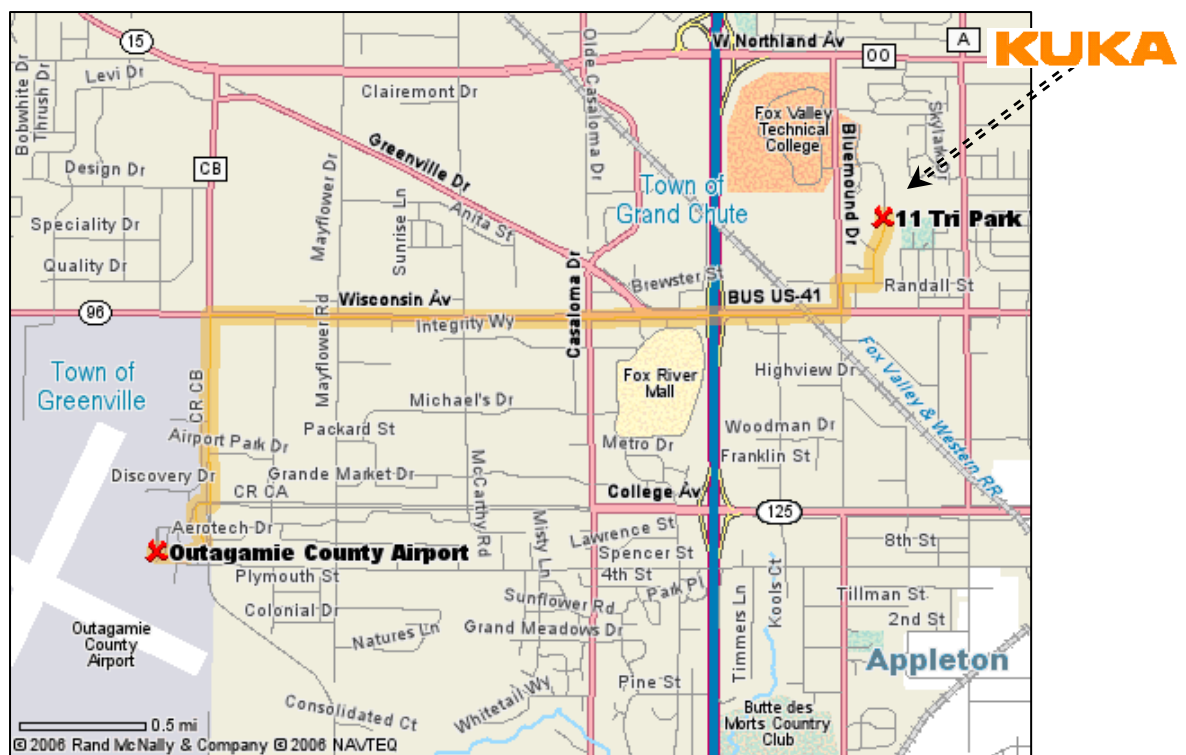

How to get to KUKA Robotics Appleton, WI. USA

KUKA Robotics Corporation
11 Tri Park Way
Appleton, WI 54914

From the airport: Go north on County CB to Highway 96 (Wisconsin Ave). Turn right (east) on Highway 96 to Bluemound Road. Left on Bluemound and go north to Tri Park Way. Right on Tri Park Way to KUKA.

Outagamie County Airport (ATW)
Appleton, WI.
Flight, Cars, Hotel Info:
<http://www.atwairport.com/>

KUKA Robotics 11 Tri Park Way Appleton, WI. USA 54914